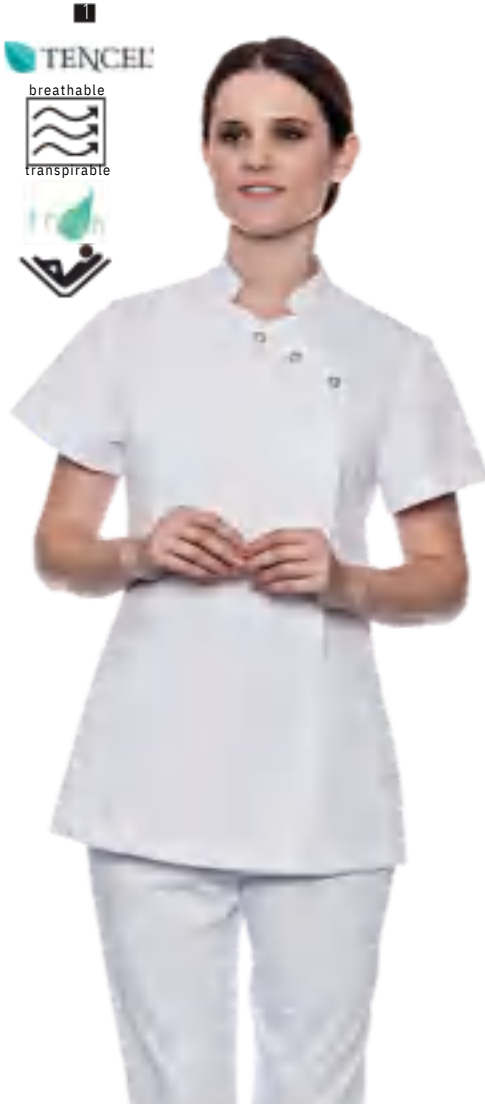

XS-XXL

FORLI

Blanco - White

C41837*2215/000-C

100% Microfib.Pol

XS-XXL

GENEVE

1