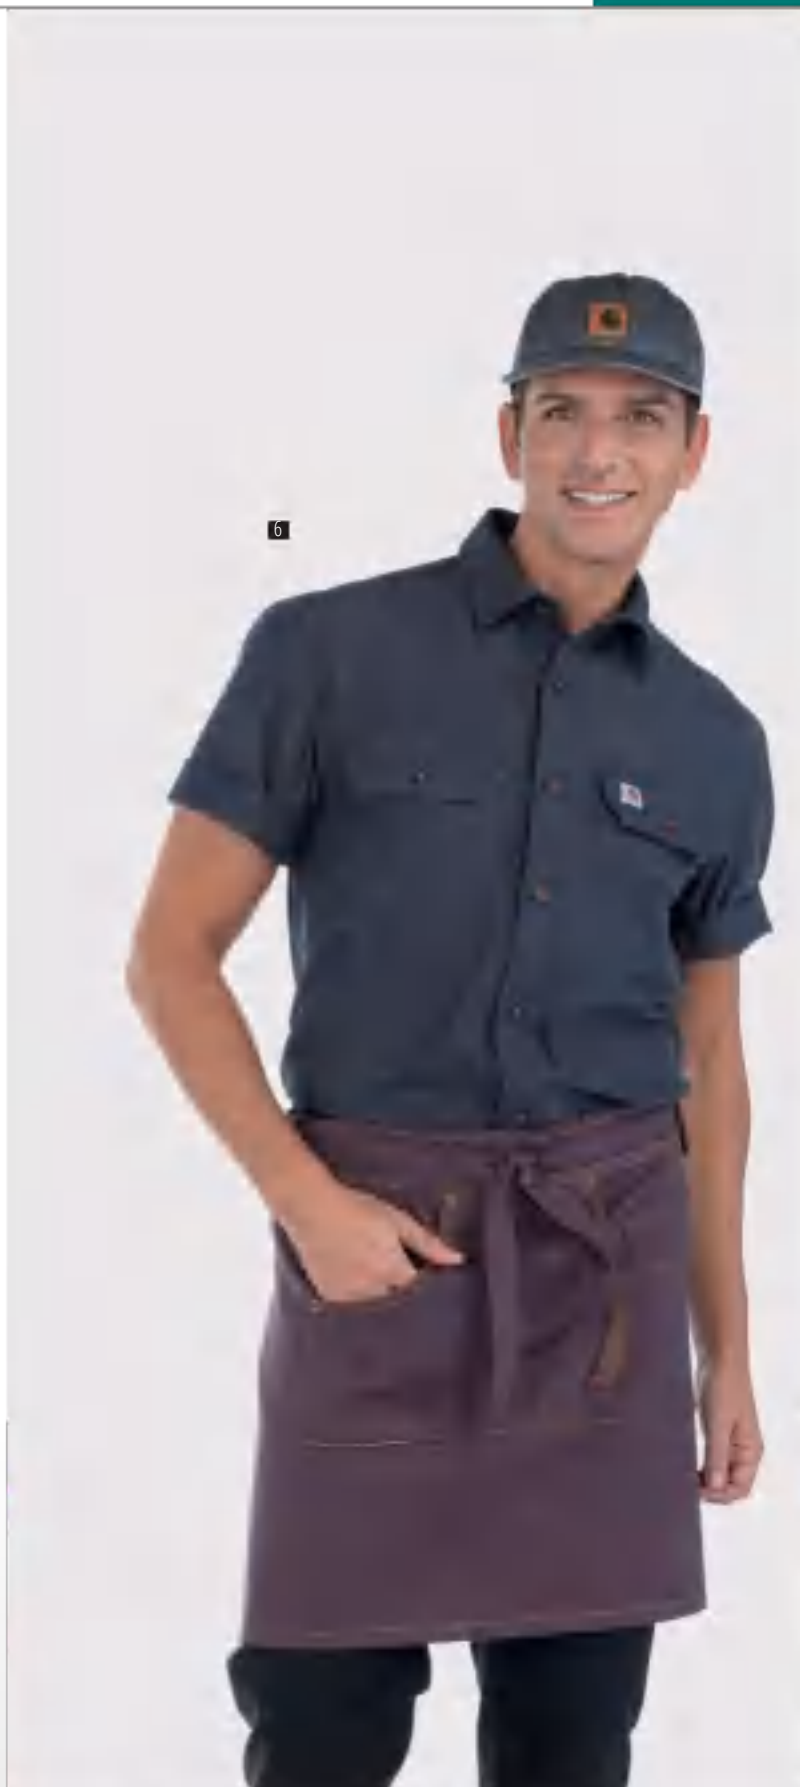

5

CHICAGO
Loneta Crudo
Raw Canvas
C57127*4000/003-0
40% Pol. - 40% Alg.-Cot.
20% Lino
Unica-One size

6

CHICAGO
Loneta Burdeos
Burgundy Canvas
C57127*4000/005-0
40% Pol. - 40% Alg.-Cot.
20% Lino
Unica-One size